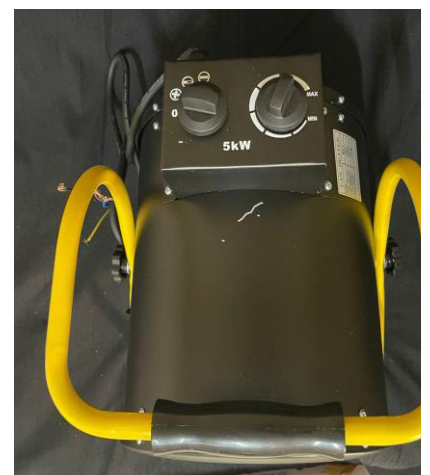

This electric brooder is used to confine chicks with their feed and water until they are old enough to go outside. The emitted infrared heat of these brooders is very effective for the brooding of chicks.

Specification:

Model	Electric Supply	Brooding Area Cover	Max Heat	Chicks Capacity
9 KW Electric Brooder	380-415v ~ 50Hz	980m3/hr	9000 W	2500-3000
5 KW Electric Brooder	380-415~ 50Hz	388m3/hr	5000 W	1500-2000

DIESEL BROODER

60 KW, 30 KW & 20 KW Diesel Brooder

Diesel or Kerosene direct-fired mobile /portable space heater with heater with open combustion chamber Brooder house, in agriculture, heated enclosure to provide shelter for young livestock and poultry. Chick brooders, are also called broiler houses, are typically wood-framed, wood- floored, movable structure heated by electric stoves and built on skids.

GAS BROODER

30KW & 50KW Gas Brooder

Brooder house, in agriculture, heated enclosure to provide shelter for young livestock and poultry. chick brooders, also called broiler houses, are typically wood-framed, wood-floored, movable structures heated by electric stove and built on skids.